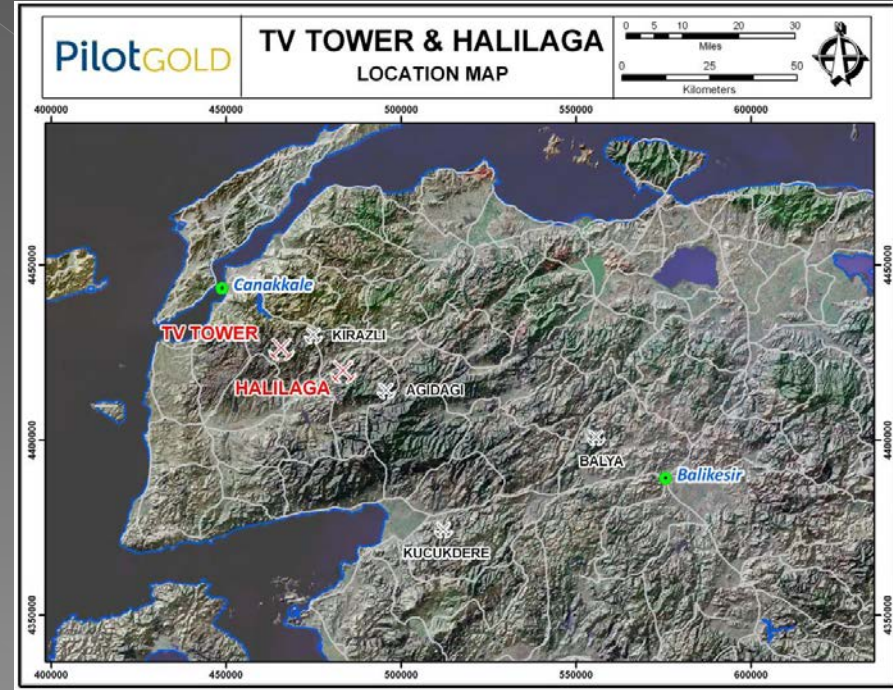

PILOT GOLD (Agola Madencilik) (CANADA)

Area of Activity: Exploration, Planning

EXPLORATION PROJECTS

- Halilaga Project
  - -Target Au & Cu, Porphyry type, Drilling
- TV Tower Project
  - -Target Au, Epithermal type, Drilling

Contact Informations;

ADDRESS: Nilgün Sokak No:14/15 Çankaya/ANKARA

LANDPHONE: 0312 468 23 43

E-MAIL: info@pilotgold.com

WEBSİTE: www.pilotgold.com