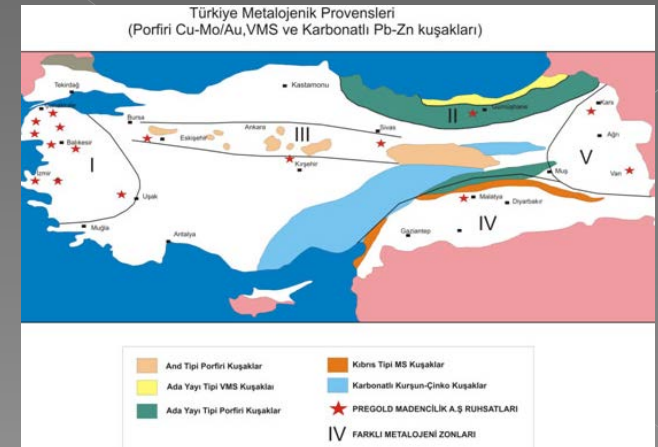

PREGOLD MINING (TURKEY)

Area of Activity: Exploration

EXPLORATION PROJECTS

- Western Anatolian Project (Çanakkale-Balıkesir-Izmir-Uşak Section)
  - -Target Au & Ag, Epithermal type, Exploration
- Eastern Blacksea Project (Gümüşhane-Trabzon-Rize Section)
  - -Target Au & Ag, Epithermal type, Exploration
- Central Anatolian Project (Eskişehir-Kırşehir-Sivas Section)
  - -Target Au & Ag, Epithermal type, Exploration
- Eastern Anatolian Project (Kars-Van Section)
  - -Target Au & Ag, Epithermal type, Exploration
- South Eastern Anatolian Project (Malatya-Siirt Section)
  - -Target Au & Ag, Epithermal type, Exploration

Contact Informations;

ADDRESS: Atatürk Cad. Çeşme İş Merkezi
No:116 No:31 Güngören/İSTANBUL
LANDPHONE: 0212 539 39 39
E-MAIL: turkey@pregold.com
WEBSİTE: www.pregold.com