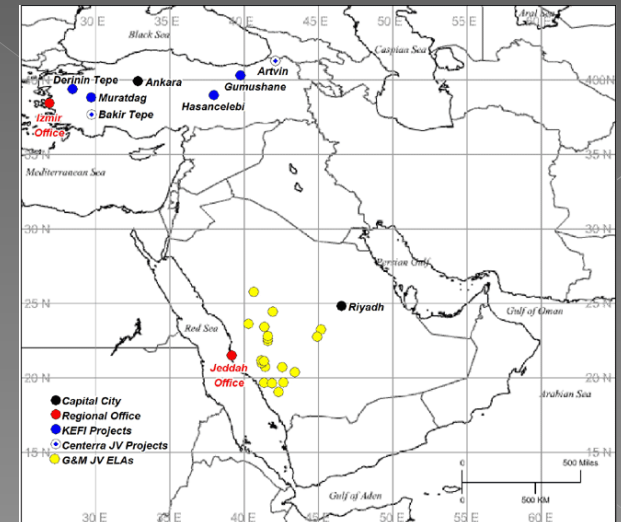

KEFI MINERALS (UNITED KINGDOM)

Area of Activity: Exploration

EXPLORATION PROJECTS

- Artvin and Gumushane Project
  - -Target Au, Porphyry and Epithermal type, Exploration
- Derinin Tepe Project
  - -Target Au & Ag, Epithermal type, Exploration
- Bakir Tepe Project
  - -Target Au & Ag, Volcanic-hosted massive sulphide, Exploration
- Hasancelebi Project
  - -Target Au, Epithermal type, Exploration

Contact Informations;

ADDRESS: Cemal Gürsel Caddesi Yalı Apt. No:304 D:9
Karşıyaka/İZMİR

LANDPHONE: 0232 381 94 31

E-MAIL: info@kefiminerals.com

WEBSITE: www.kefiminerals.com