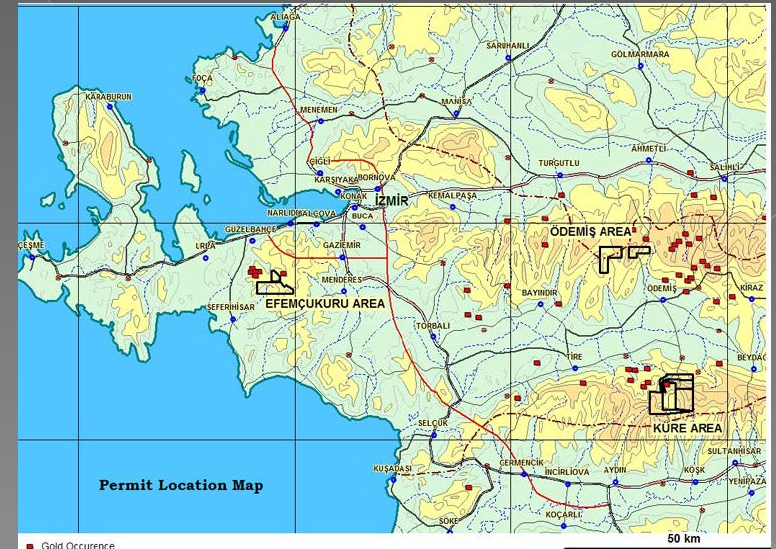

FRONTLINE GOLD (CANADA)

Area of Activity: Exploration, Planning

EXPLORATION PROJECTS

- Efemçukuru Project
  - -Target Au & Ag, Epithermal type, Exploration
- Ödemiş Project
  - -Target Au, Epithermal type, Exploration
- Ordu Project
  - -Target Au, Epithermal type, Exploration
- Küre Project
  - -Target Au, Epithermal type, Exploration

Contact Informations;

ADDRESS: Cumhuriyet Bulvarı No:260 Alsancak/IZMIR

LANDPHONE: 0549 433 22 35

E-MAIL: info@frontlinegold.com

WEBSITE: www.frontlinegold.com